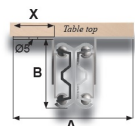

PRODUCT SHEET

Description:

Table Slide, Split "Steel/Alu", 1250mm Opening, H 46mm, Silver Painted, Closed Length: 890mm, Wing Size: 890mm, Total Length, When Open: 2185mm, Profile: 46mm, Load Capacity 90 Kg

Item number:

24.02.097-0

Units	Box	Carton	HS Code	Barcode
Pair	0	1	8302420090	
				5704866087063

* Illustration only for measurement use

In mm	Model Split Steel - Zinc Plated
Opening (O)	1250
Closed Length (C)	890
Total Length (T)	2185
Wing Size (W)	890
Slide Width (A)	98
Slide Height (B)	46
Wing Width (X)	30
Load Capacity	90 kg
Item No.:	24.02.097