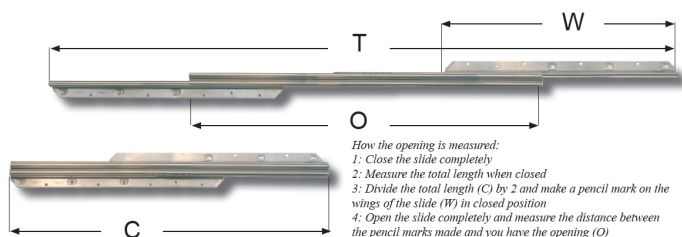

PRODUCT SHEET

Description:

Table Slide, Split "Steel/Alu", 1250mm Opening, H 46mm, Silver Painted, Closed Length: 890mm, Wing Size: 890mm, Total Length, When Open: 2185mm, Profile: 46mm, Load Capacity 90 Kg

Item number:

24.02.097-0

Units	Box	Carton	HS Code	Barcode
Pair	0	1	8302420090	
				5704866087063

* Illustration only for measurement use

In mm	Model Split Steel - Zinc Plated
Opening (O)	1250
Closed Length (C)	890
Total Length (T)	2185
Wing Size (W)	890
Slide Width (A)	98
Slide Height (B)	46
Wing Width (X)	30
Load Capacity	90 kg
Item No.:	24.02.097